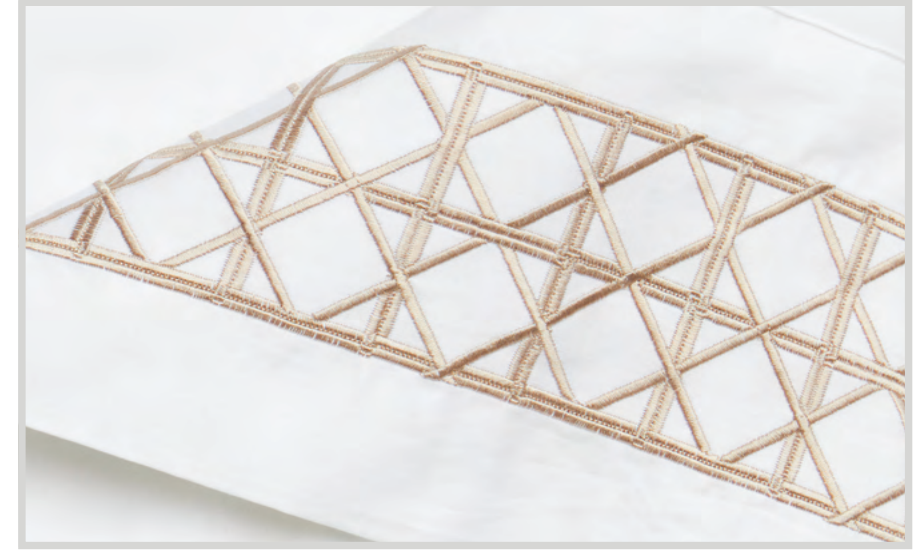

Manhattan is the latest addition to our staple bedding collections. Inspired by the art deco architecture of New York City and made from 100% cotton sateen, with bold coloured borders and tonal satin stitching, Manhattan is a statement piece for any guest or master bedroom.

FLAXFIELD LINEN

Designers of Fine Homewares

RATTAN

RATTAN

Flat Sheet Set

Pair Tailored Pillowcases

EMBROIDERED STYLE

A WOVEN RATTAN DESIGN IN FAWN WITH HINTS OF EASTERN LUXURY. AVAILABLE IN SHEET SETS AND TAILORED PILLOWCASES.

SIENA

EMBROIDERED & QUILTED STYLE

OUR BEAUTIFULLY EMBROIDERED SIENA SHEET SETS & PILLOWCASES PAIRED WITH A MATCHING QUILTED DUVET COVER IS THE PERFECT COMBINATION FOR THAT ELEGANT CONTEMPORARY LOOK AND FEEL.