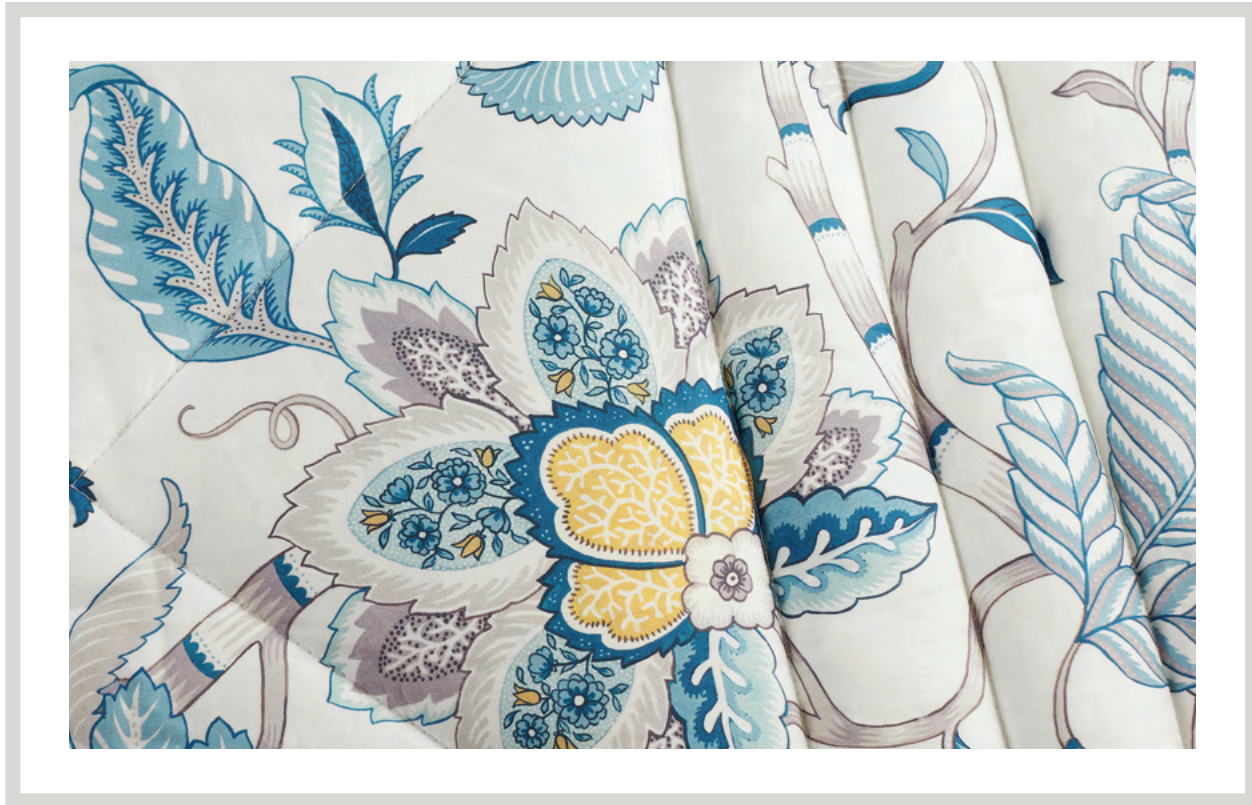

OUR STRIKING COMFORTERS ARE THE PERFECT ACCESSORY FOR YOUR MASTER OR GUEST SUITE. FEATURING BLACK AND WHITE TICKING OR A JACOBAN HAND PAINTED DESIGN.