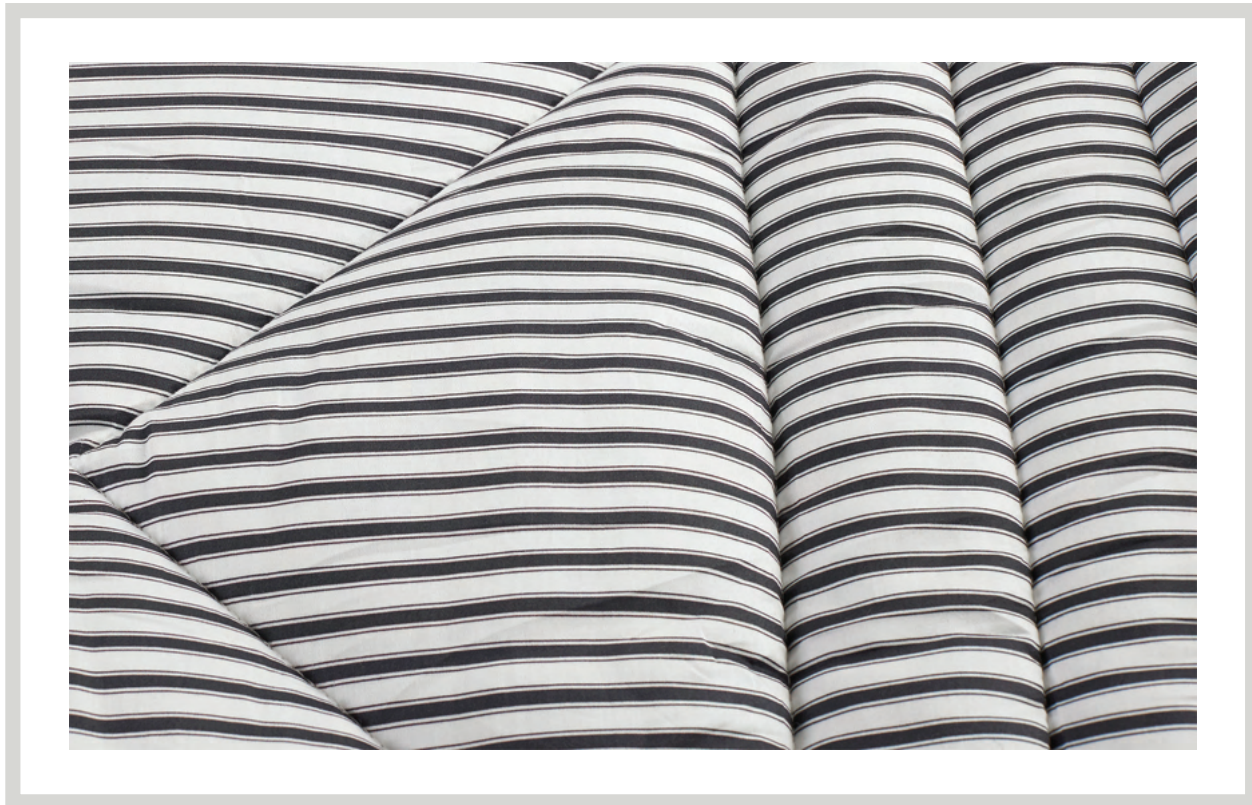

OUR STRIKING COMFORTERS ARE THE PERFECT ACCESSORY FOR YOUR MASTER OR GUEST SUITE. FEATURING BLACK AND WHITE TICKING OR A JACOBAN HAND PAINTED DESIGN.